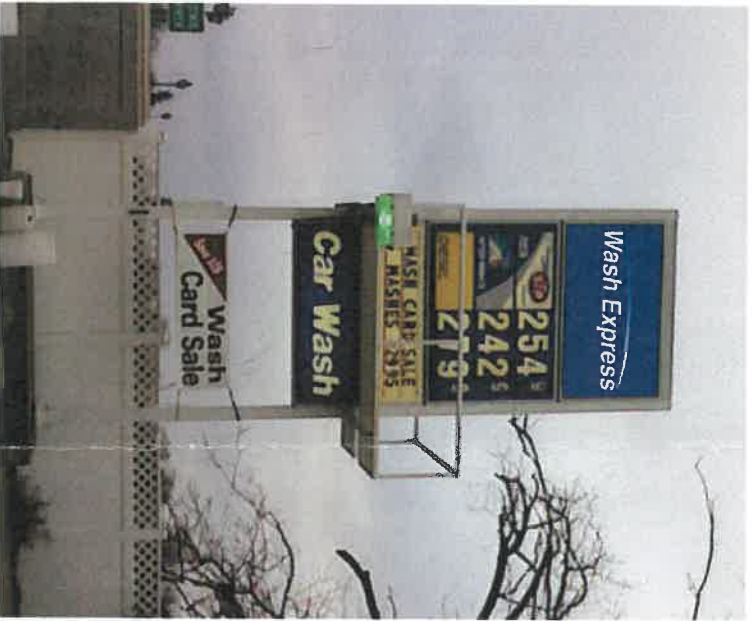

485 N. Perry

SCANNED
1-9-12

CUSTOMER NAPOLÉON WASH EXPRESS
 LOCATION NAPOLÉON, OHIO
 ADDRESS

SALESPERSON DEBBIE QUIGLEY
 DRAWING # 000059

SCALE 1/2" = 1'
 FILENAME WASH-NO-11-LED
 DRAWN BY GARY ALLMBAUGH
 DATE 4-15-11
 REVISION# 0

ADDITIONAL NOTES
 - REMOVE EXISTING:
 - GAS PRICE SIGN
 - CATWALK
 - INSTALL NEW 4QDSEE LED MESSAGE CENTER
 - MOVE EXISTING CAR WASH SIGN UP

EXISTING SIGNAGE

PROPOSED SIGNAGE